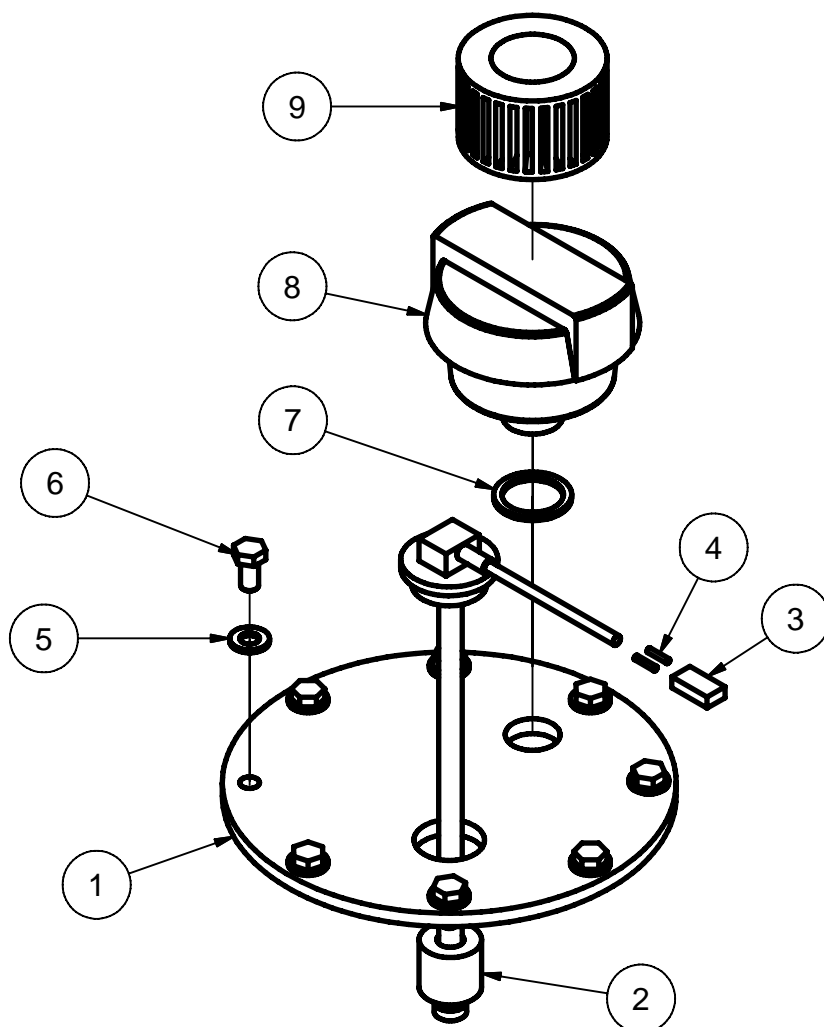

Nivågivare hydraulolja Level sensor hyd. oil

Sida / Page: 1 (1)

1	1	Lock	Cover	5016849
2	1	Nivågivare	Level sensor	1046300
3	1	. Kontakthus ELFA 44-196-02	. Housing	
4	2	. Kontaktstift ELFA 44-199-66	. Pin	
5	8	Bricka BRB 11x22x2 fzb	Washer BRB 11x22x2	1043116
6	8	Skruv M6S10x20 fzb	Screw M6S10x20	1043850
7	1	Gummistålbricka 1"	Tredo seal 1"	1005370
8	1	Andningsfilter	Breather	1038959
9	1	Filterinsats	Cartridge	1038967
Pos Fig	Ant Qty	Benämning	Description	Art. nr Part. nr