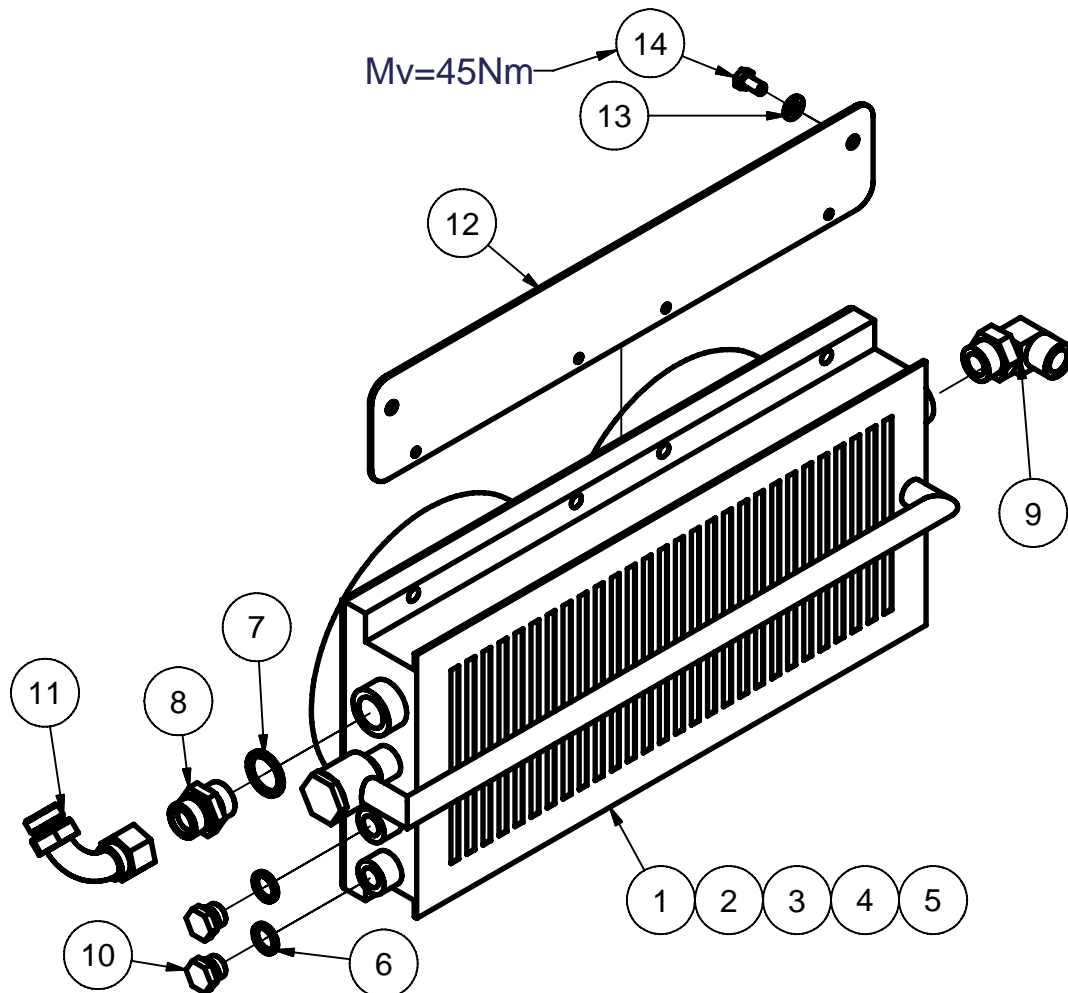

Hydrauloljekylare Craft 602 Hydraulic oil cooler Craft 602

Sida / Page: 1 (1)

1	1	Oljekylare med bypass	Oilcooler with bypass	1038480
2	2	. Fläktenhet	. Fan unit	1040286
3	8	. Skruv MC6S 6x40	. Screw MC6S 6x40	1042621
4	16	. Bricka 6,4x12	. Washer 6,4x12	1039080
5	8	. Mutter Nyloc M6	. Nut Nyloc M6	1043785
6	2	Gummistålbricka 1/2"	Tredo seal 1/2"	1001957
7	1	Gummistålbricka 1"	Tredo seal 1"	1005370
8	1	Adapter R1" x R1"	Adaptor R1" x R1"	5001014
9	1	Ställbar vinkel 1"	Adjustable elbow 1"	1041839
10	2	Plugg R1/2"	Plug R1/2"	1040690
11	1	Adapter R1"	Adaptor R1"	1041843
12	2	Oljekylarfäste	Bracket	5013251
13	4	Bricka BRB 11x22x2 fzb	Washer BRB 11x22x2	1043116
14	4	Skruv M6S10x20 fzb	Screw M6S10x20	1043850
Pos Fig	Ant Qty	Benämning	Description	Art. nr Part. nr