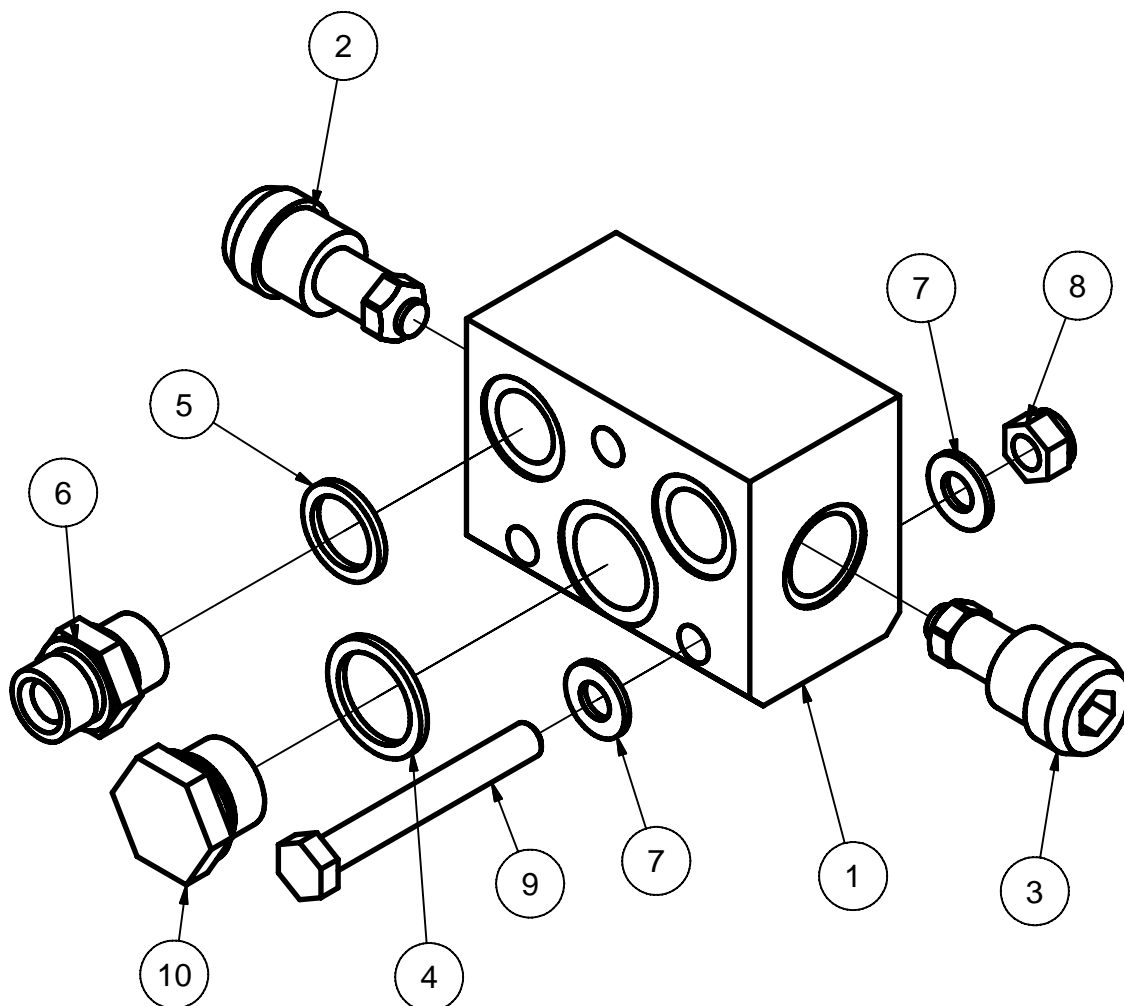

Extern chockventil C192 / C602 Cross-over valve C192 / C602

Sida / Page: 1 (1)

Gäller upp till maskin nr 390 och årsmodell 2006
Valid up to machine no 390 and year 2006

1	1	Ventilblock	Valve body	1046056
2	1	Chockventil 175 bar	Relief valve 175 bar	1043371
3	1	Chockventil 230 bar	Relief valve 230 bar	1040056
4	2	Gummistålbricka 3/4"	Tredo seal 3/4"	1005354
5	4	Gummistålbricka 1/2"	Tredo seal 1/2"	1001957
6	4	Adapter R1/2" x R1/2"	Adaptor R1/2" x R1/2"	5001021
7	4	Bricka BRB 11x22x2 fzb	Washer BRB 11x22x2	1043116
8	2	Nyloc M10 fzb	Nyloc nut M10	1005586
9	2	Skruv M6S10x80 fzb	Screw M6S10x80	1038264
10	2	Plugg R3/4"	Plug R3/4"	1040484
Pos Fig	Ant Qty	Benämning	Description	Art. nr Part. nr