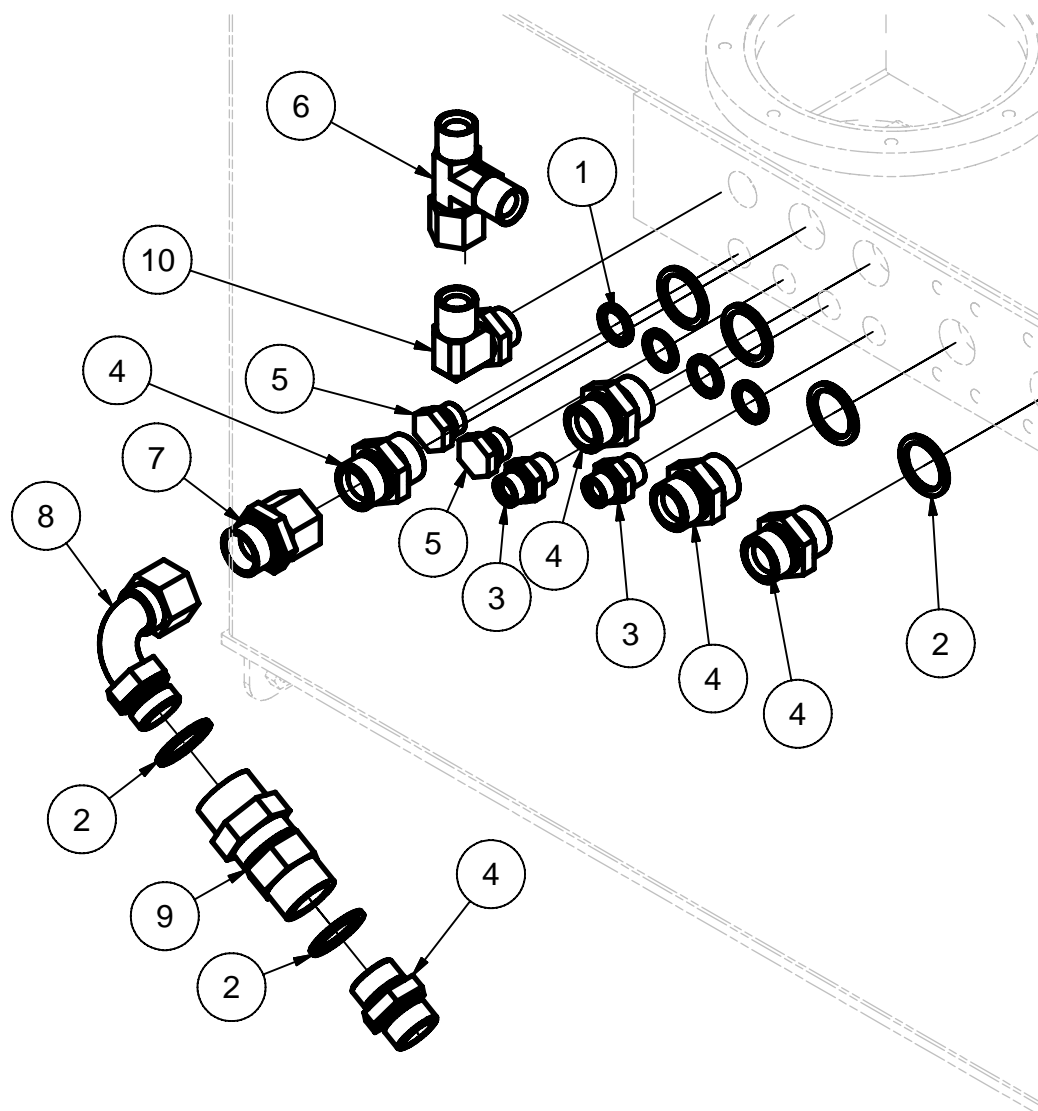

Returanslutningar Craft 602 Return lines Craft 602

Sida / Page: 1 (1)

1	4	Gummistålbricka 1/2"	Tredo seal 1/2"	1001957
2	6	Gummistålbricka 1"	Tredo seal 1"	1005370
3	2	Adapter R1/2" x R1/2"	Adaptor R1/2" x R1/2"	5001021
4	5	Adapter R1" x R1"	Adaptor R1" x R1"	5001014
5	2	Plugg R1/2"	Plug R1/2"	1040690
6	1	T-Adapter 3/4"	Tee 3/4"	1041818
7	1	Adapter R1" x R1"RM	Adaptor R1" x R1"	1041110
8	1	Adapter R1"	Adaptor R1"	1041843
9	1	Backventil 1" (1bar)	Check Valve 1" (1bar)	1040369
10	1	Ställbar vinkel 3/4"	Adjustable elbow 3/4"	1041730
Pos Fig	Ant Qty	Benämning	Description	Art. nr Part. nr