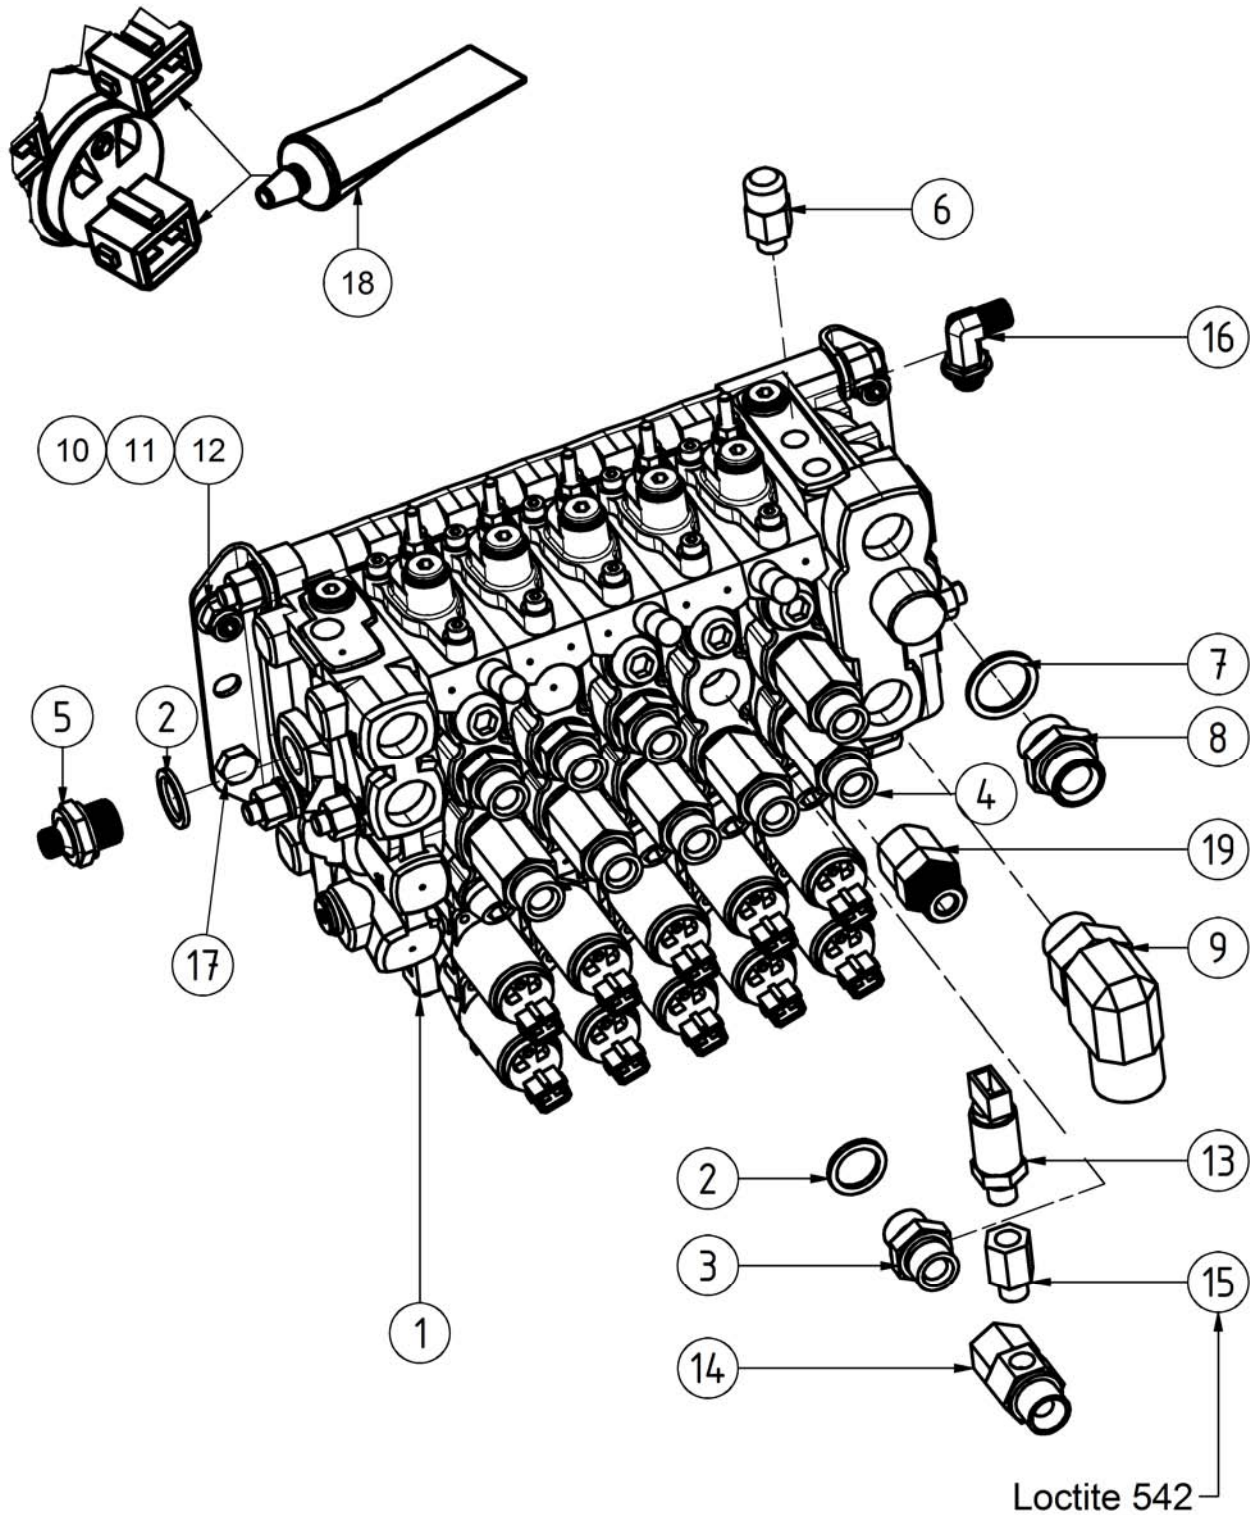

MANÖVERVENTIL Craft 601 CONTROL VALVE Craft 601

Sida / Page: 1 (2)

Pos Fig	Ant Qty	Benämning	Description	Art. nr Part. nr