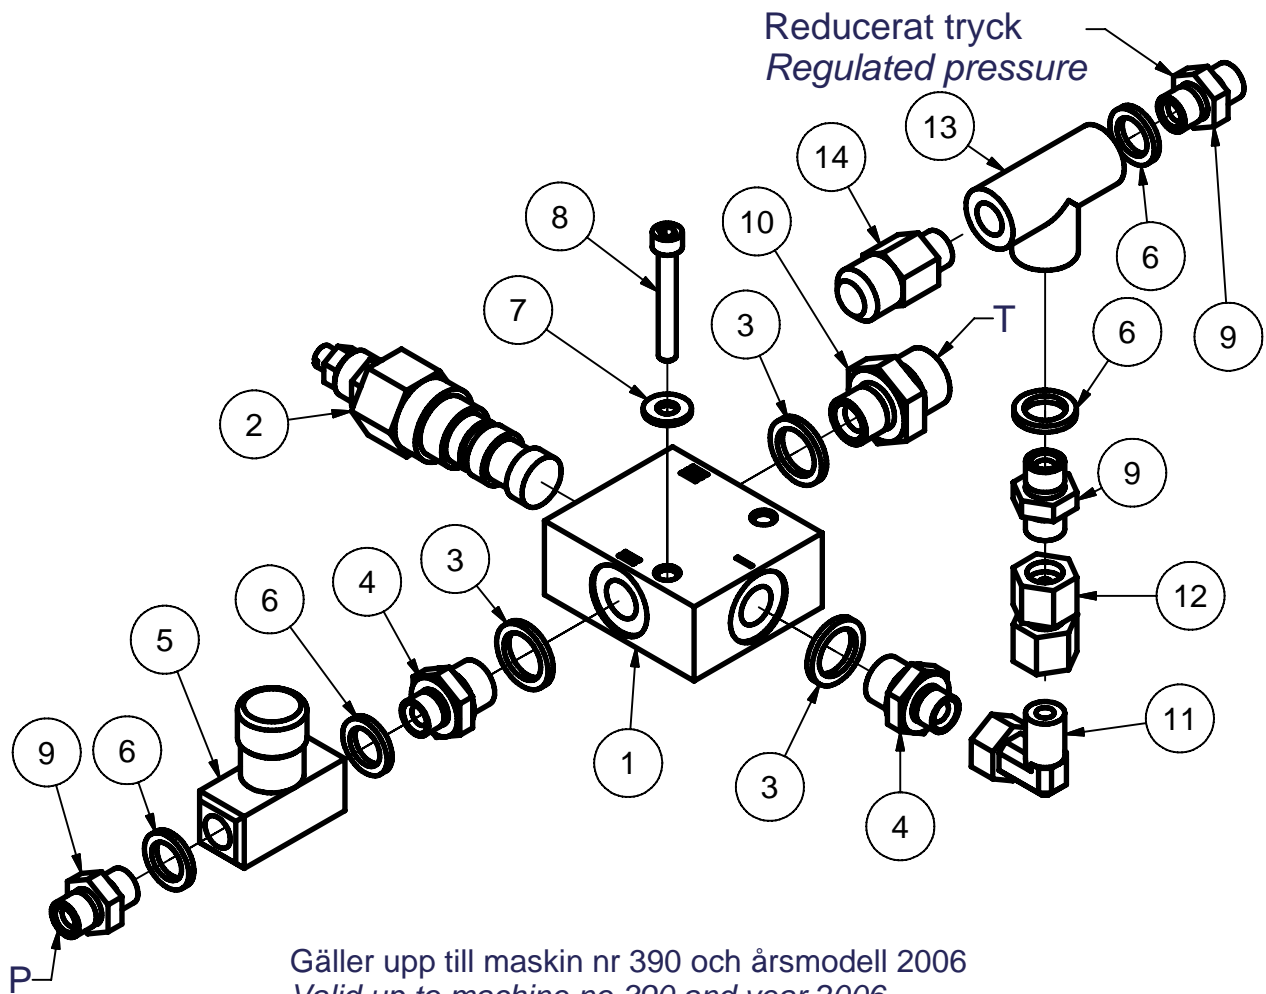

Tryckreducerare C192 / C602 Sida / Page: 1 (1) Pressure reducer C192 / C602

Gäller upp till maskin nr 390 och årsmodell 2006
Valid up to machine no 390 and year 2006

1	1	Ventilhus	Housing	1038607
2	1	Tryckreducerare	Pressure reducer	1038606
3	3	Gummistålbricka 3/8"	Tredo seal 3/8"	1038157
4	2	Adapter R1/4" x R3/8"	Adaptor R1/4" x R3/8"	1039684
5	1	Strypventil	Reducer	1041357
6	4	Gummistålbricka 1/4"	Tredo seal 1/4"	1039494
7	2	Bricka BRB 7x16x1,5 fzb	Washer BRB 7x16	1042746
8	2	Skruv MC6S 6x45 fzb	Screw MC6S 6x45	1042639
9	3	Adapter R1/4" x R1/4"	Adaptor R1/4" x R1/4"	1039676
10	1	Adapter R3/8" x R1/2"	Adaptor R3/8" x R1/2"	1039197
11	1	Adapter 1/4 90deg RM	Elbow 1/4"	1039730
12	1	Adapter R1/4"RM x R1/4"RM	Adaptor R1/4" x R1/4"	1039680
13	1	T-koppling R1/4"	T-connector R1/4"	1041961
14	1	Mätuttag R1/4"	Gauge R1/4"	1038587
Pos Fig	Ant Qty	Benämning	Description	Art. nr Part. nr