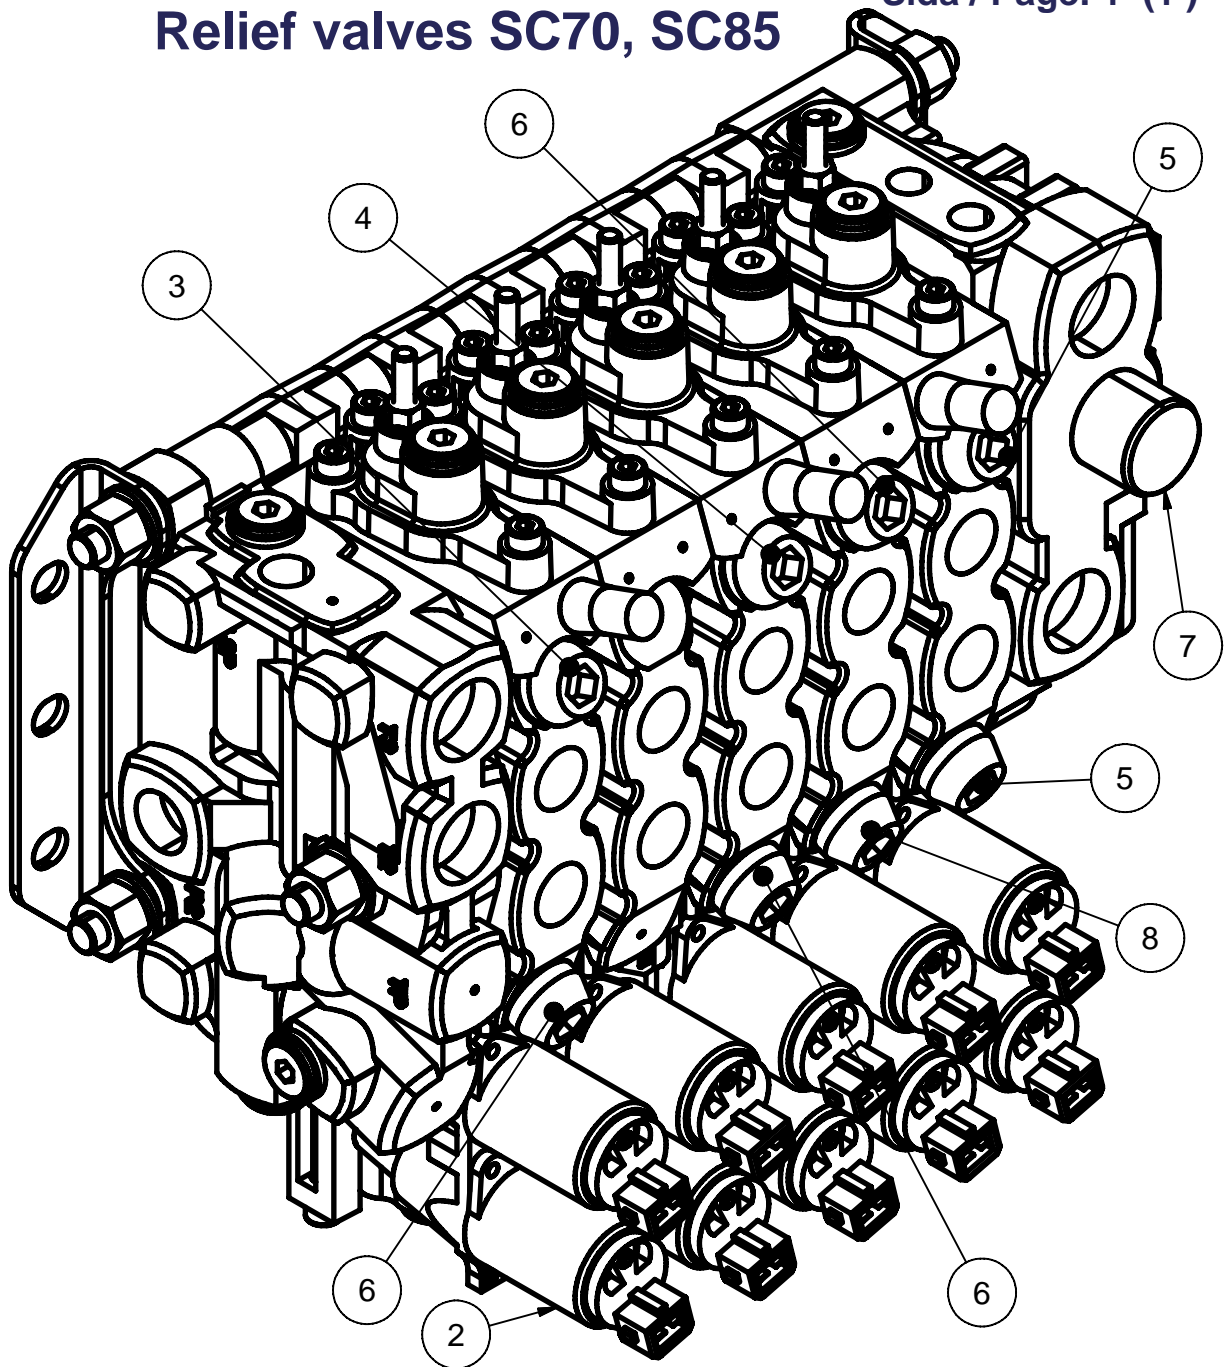

Chockventiler SC70, SC85 Relief valves SC70, SC85

Sida / Page: 1 (1)

1	1	Manöverventil L90LS	Control valve L90LS	1047601
2	10	Förstyrventil	Electro. valve	1040112
3	1	Tryckbegränsare 100bar	Relief valve 100bar	1040040
4	1	Tryckbegränsare 160bar	Relief valve 160bar	1040050
5	2	Tryckbegränsare 230bar	Relief valve 230bar	1040056
6	3	Tryckbegränsare 260bar	Relief valve 260bar	1040060
7	1	Huvudtrycksbegr. 280bar	Main relief valve 280bar	1040080
8	1	Plugg	Plug	
Pos Fig	Ant Qty	Benämning	Description	Art. nr Part. nr