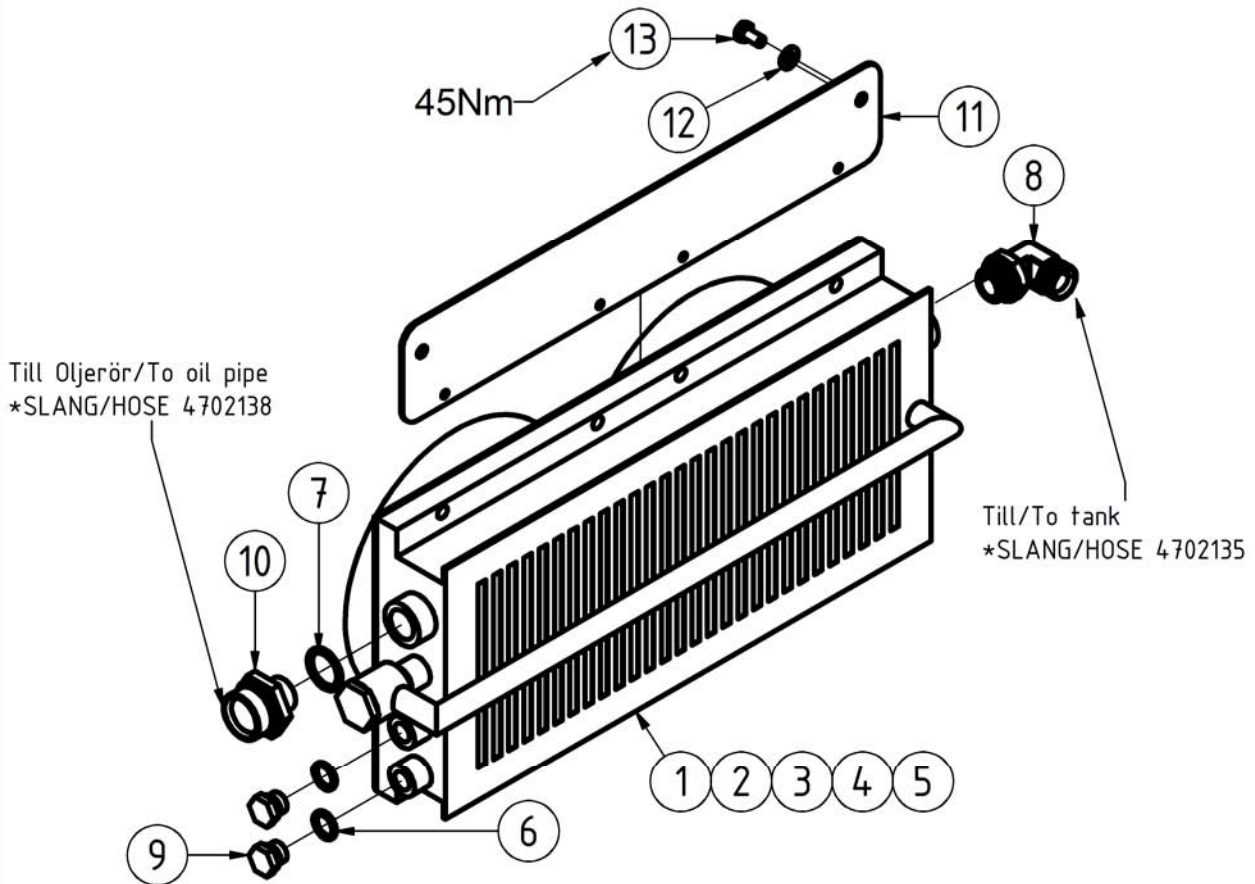

HYDRAULOLJEKYLARE Craft 601 / 602A3

Sida / Page: 1 (1)

HYDRAULIC OIL COOLER Craft 601 / 602A3

* För SC160 kran / For SC160 krane

1	1	OLJEKYLARE MED BYPASS	OIL COOLER WITH BYPASS	1038480
2	2	. FLÄKTENHET	. FAN UNIT	1040286
3	8	. SKR MC6S 88 M6X40 FZB	. SCREW MC6S M6X40 FZB	1042621
4	16	. BR BRB 6,4x12	. WASHER 6,4x12	1039080
5	8	. MUTTER M6M 6 M6 FZB	. NUT Nyloc M6	1043785
6	2	BR GSTB 1/2	TREDO SEAL 1/2	1001957
7	1	BR GSTB 1	TREDO SEAL 1	1005370
8	1	ADAPTER 716-16-16	ADAPTER G1-G1	1041839
9	2	PLUGG 504-08	PLUG G1/2	1040690
10	1	ADAPTER 202-16-24	ADAPTER G1-G1.1/2	1038173
11	2	OLJEKYLARFÄSTE	OIL COOLER BRACKET	5013251
12	4	BR BRB 11X22X2 FZB	WASHER BRB	1043116
13	4	SKR M6S 88 M10x20 FZB	SCREW M6S M10x20	1060729
Pos Fig	Ant Qty	Benämning	Description	Art. nr Part. nr