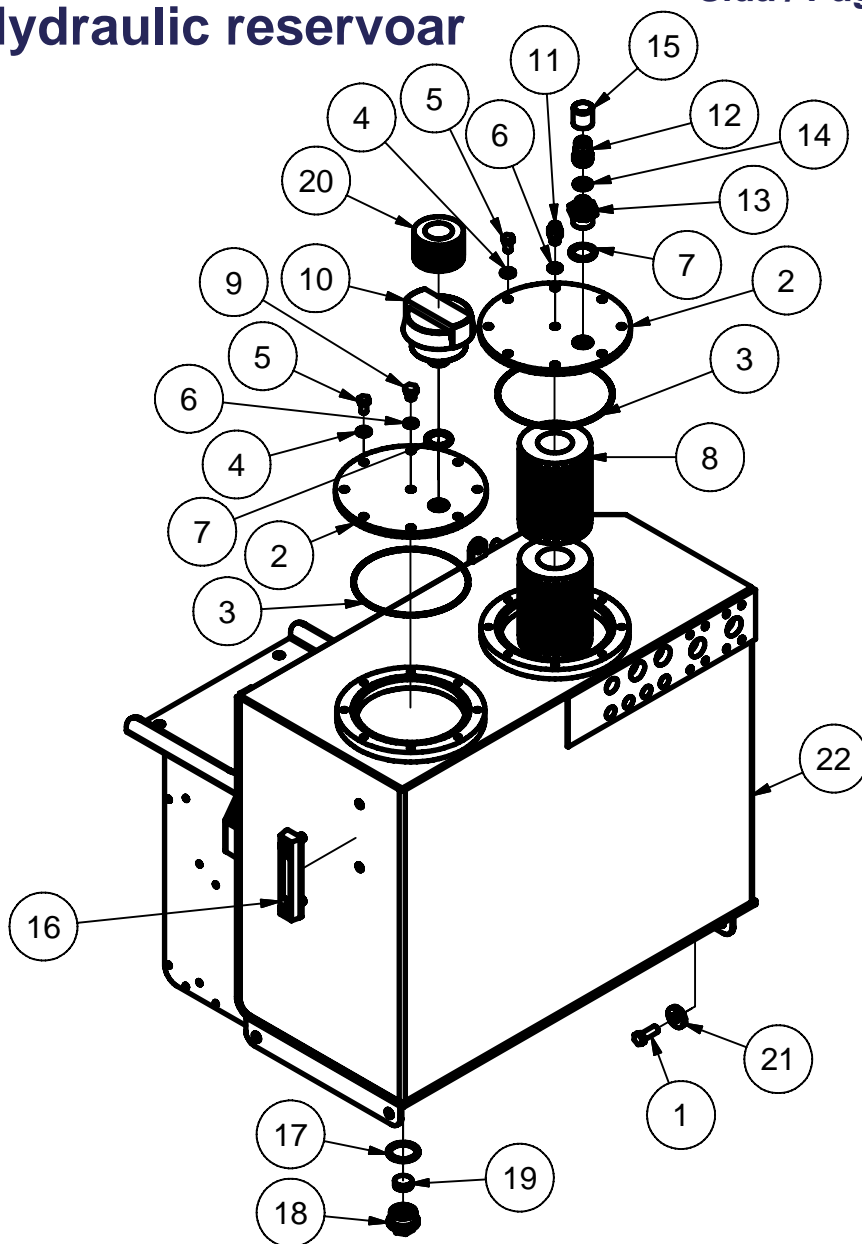

Hydraultank Hydraulic reservoir

Sida / Page: 1 (2)

1	4	Skruv M6S12x35 fzb	Screw M6S12x35	1048115
2	2	Lock	Cover	5013078
3	2	O-Ring 189,5x3	O-Ring 189,5x3	1048982
4	16	Bricka BRB 11x22x2 fzb	Washer BRB 11x22x2	1043116
5	16	Skruv M6S10x20 fzb	Screw M6S10x20	1043850
6	2	Gummistålbricka 1/4"	Tredo seal 1/4"	1039494
7	2	Gummistålbricka 1"	Tredo seal 1"	1005370
8	2	Filterpatron	Filter cartridge	1046127
9	1	Propp R1/4"	Plug R1/4"	1040617
10	1	Andningsfilter	Breather	1038959
11	1	Filtervakt 2,5bar	Gauge 2,5bar	1049857
Pos Fig	Ant Qty	Benämning	Description	Art. nr Part. nr