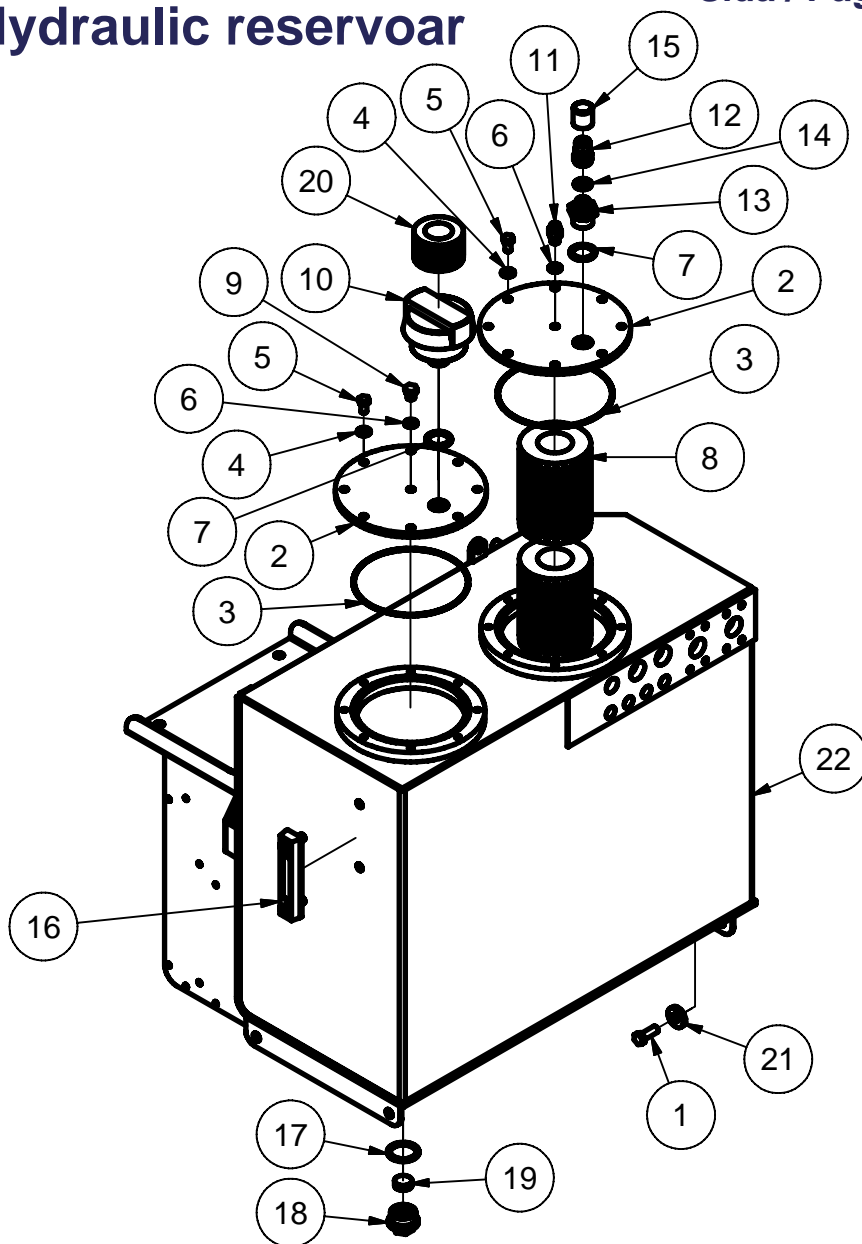

Hydruiltank Hydraulic reservoir

Sida / Page: 2 (2)

12	1	Snabbkoppling hane	TEMA 5000 male	1046267
13	1	Adapter R1/2" x 1" BSP	Adaptor R1/2"x1"BSP	1039544
14	1	Gummistålbricka 1/2"	Tredo seal 1/2"	1001957
15	1	Skydd	Cover	1049220
16	1	Nivåglas	Oil level gauge	1047331
17	1	Gummistålbricka 1.1/4"	Tredo seal 1.1/4"	1005388
18	1	Propp R1.1/4	Plug R1.1/4	5012045
19	1	Magnet	Magnet	1043314
20	1	Filterinsats	Cartridge	1038967
21	4	Bricka TBR SB 13,5x36x6 fzb	Washer 13,5x36x6	1041235
22	1	Hydruiltank	Hydraulic reservoir	5013750
Pos Fig	Ant Qty	Benämning	Description	Art. nr Part. nr