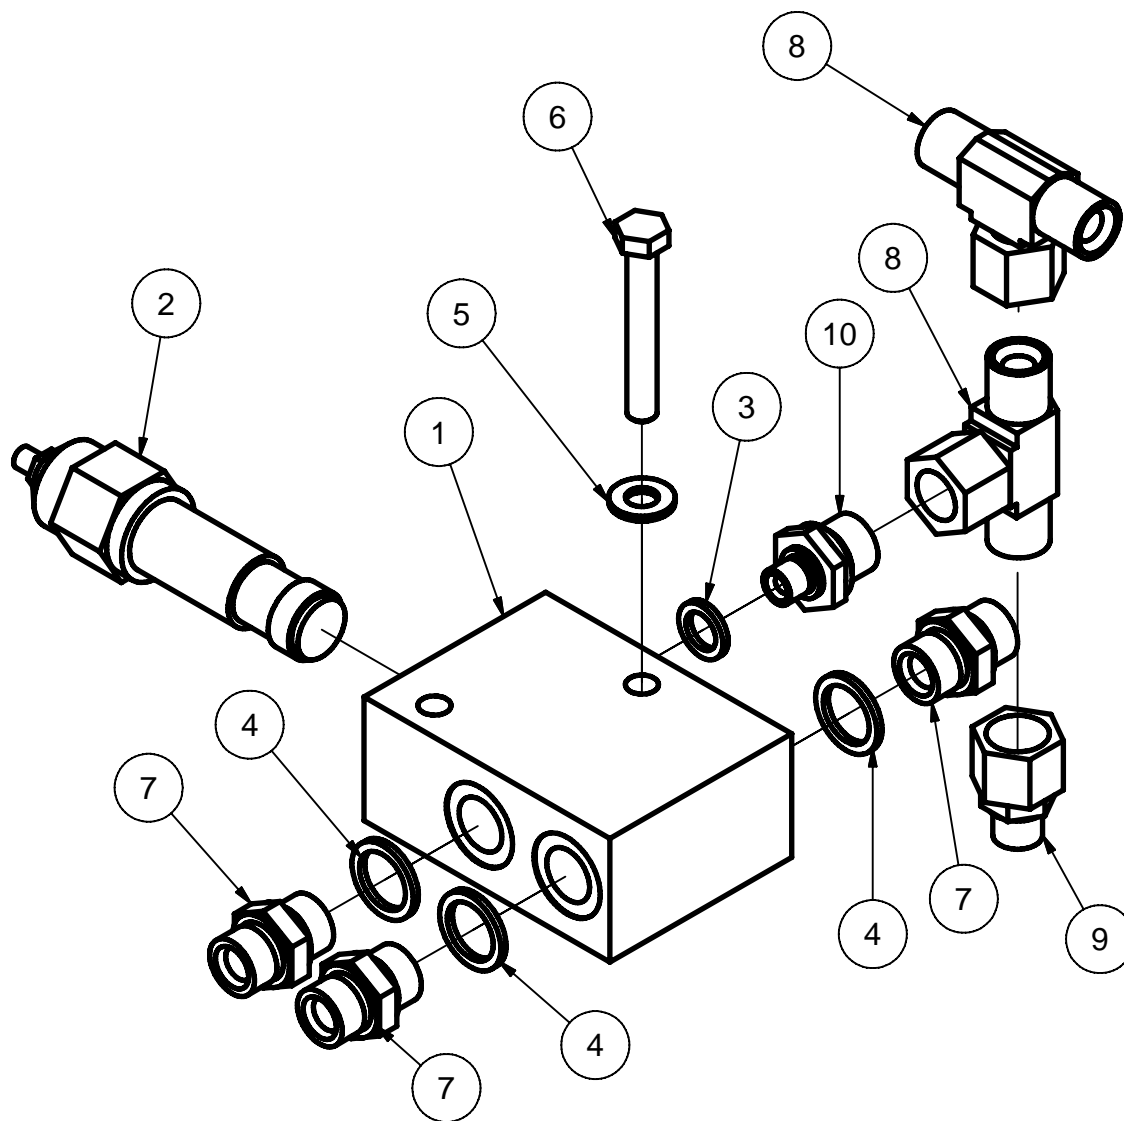

Sekvensventil C192 / C602 Sequence valve C192 / C602

Sida / Page: 1 (1)

1	1	Ventilblock	Valve body	1039478
2	1	Ventilpatron	Valve cartridge	1039460
3	1	Gummistålbricka 1/4"	Tredo seal 1/4"	1039494
4	3	Gummistålbricka 1/2"	Tredo seal 1/2"	1001957
5	2	Bricka BRB 11x22x2 fzb	Washer BRB 11x22x2	1043116
6	2	Skruv M6S10x70 fzb	Screw M6S10x70	1043918
7	3	Adapter R1/2" x R1/2"	Adaptor R1/2" x R1/2"	5001021
8	2	Adapter R1/2"	Adaptor R1/2"	1038934
9	1	Adapter R1/2"-R3/8"	Adaptor R1/2"-R3/8"	1041102
10	1	Adapter R1/4" x R1/2"	Adaptor R1/4" x R1/2"	1039692
Pos Fig	Ant Qty	Benämning	Description	Art. nr Part. nr